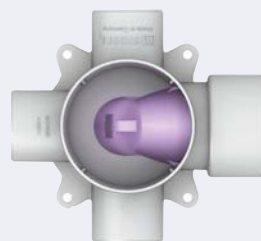

Drain Body:

Conversion kit „DIN glue connection“

consist of 3 inlet
 adapters Ø 50 mm
 and 1 outlet adapter
 Ø 75 mm; DIN 19560

Art. # 37 3007

Floor drain ME

ABS, Three lateral Ø 2" (55 mm) inlets with one lateral
 Ø 3" (82 mm) outlet, discharge ca. 1,8 liter/sec., with
 removeable odor trap. According to BS 5255.

Art. # 37 3001

Conversion kit „DIN push-fit connection“

consist of 3 inlet
 adapters Ø 50 mm
 and 1 outlet adapter
 Ø 75 mm and
 1 push-fit connection for upper section
 Ø110; DIN 19560

Art. # 37 3008

KESSEL - typical advantages

+ One body = 3 drains (BS glue, DIN glue, DIN pushfit)

+ Only drain offering BS and DIN standard connections

+ Only drain offering DIN glue and DIN pushfit connections.

+ Usable with all KESSEL system 100 drain covers

+ PVC pipe (OD 110) can be used as extension section (either glued or push fit)

+ Centered odortrap provides self cleaning action

+ Flow rate 1,8 l/s, increased flow rate with use of extension section

+ Fastening brackets for ceiling hung installations