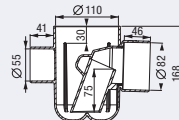

Drain Body:

Conversion kit „DIN glue connection“

consist of 3 inlet
 adapters Ø 50 mm
 and 1 outlet adapter
 Ø 75 mm; DIN 19560

Art. # 37 3007

Floor drain ME

ABS, Three lateral Ø 2" (55 mm) inlets with one lateral
 Ø 3" (82 mm) outlet, discharge ca. 1,8 liter/sec., with
 removeable odor trap. According to BS 5255.

Art. # 37 3001

Conversion kit „DIN push-fit connection“

consist of 3 inlet
 adapters Ø 50 mm
 and 1 outlet adapter
 Ø 75 mm and
 1 push-fit connection for upper section
 Ø110; DIN 19560

Art. # 37 3008

KESSEL - typical advantages