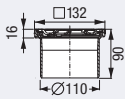

We present ...

The new ENGINEERED SOLUTION

Drains

KESSEL Floor drain ME
with three optional lateral inlets

Leading in drainage

www.kessel.com

KESSEL Floor Drain ME

Upper Sections:

Art. # 37 3001

Conversion kit „DIN push-fit connection“

consist of 3 inlet
 adapters Ø 50 mm
 and 1 outlet adapter
 Ø 75 mm and
 1 push-fit connection for upper section
 Ø110; DIN 19560

Art. # 37 3008

KESSEL - typical advantages