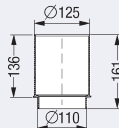

Accessories:

ABS extension section

with lip seal
Art. # 27 146

Multistop

as an odor, foam,
rodent and insect stop
Art. # 43 500