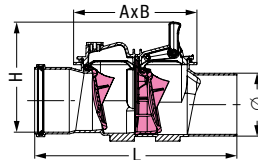

Twin flap backwater valve *Staufix Basic*

Installation in an exposed wastewater pipe

CE EN 13564 Type 2

Made of polymer.
 Installation area 650 × 300 mm
 Twin flaps, self-closing, one of which can be locked by hand as an emergency closure.
 Inlet/outlet for connection to PVC pipe according to EN 1566-1.

Without rodent protection (two polymer flaps)

Outer diameter Ø (mm)	L × H in mm	A × B in mm	Art. no.
Ø 110	355 × 180+25	205 × 155	73 100
Ø 125	405 × 240+40	270 × 200	73 125
Ø 160	450 × 240+40	270 × 200	73 150
Ø 200	530 × 278+50	353 × 248	73 200

With rodent protection (one polymer and one stainless steel flap)

Outer diameter Ø (mm)	L × H in mm	A × B in mm	Art. no.
Ø 110	355 × 180+25	205 × 155	73 100R
Ø 125	405 × 240+40	270 × 200	73 125R
Ø 160	450 × 240+40	270 × 200	73 150R

Single flap backwater valve *Staufix Basic*

Installation in an exposed wastewater pipe

CE EN 13564 Type 1

Made of polymer
 Installation area 650 × 300 mm
 Self-closing flap, can be locked by hand as an emergency closure.
 Inlet/outlet for connection to PVC pipe according to EN 1566-1.