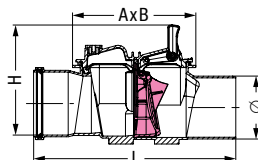

With rodent protection (one polymer and one stainless steel flap)

Outer diameter Ø (mm)	L × H in mm	A × B in mm	Art. no.
Ø 110	355 × 180+25	205 × 155	73 100R
Ø 125	405 × 240+40	270 × 200	73 125R
Ø 160	450 × 240+40	270 × 200	73 150R

Single flap backwater valve *Staufix Basic*

Installation in an exposed wastewater pipe

CE EN 13564 Type 1

Made of polymer
 Installation area 650 × 300 mm
 Self-closing flap, can be locked by hand as an emergency closure.
 Inlet/outlet for connection to PVC pipe according to EN 1566-1.

Without rodent protection (one polymer flap)

Outer diameter Ø (mm)	L × H in mm	A × B in mm	Art. no.
Ø 100	355 × 180+25	205 × 155	77 100
Ø 110	355 × 180+25	205 × 155	72 100
Ø 125	405 × 240+40	270 × 200	72 125
Ø 160	450 × 240+40	270 × 200	72 150
Ø 200	530 × 278+50	353 × 248	72 200

With rodent protection (one stainless steel flap)

Outer diameter Ø (mm)	L × H in mm	A × B in mm	Art. no.
Ø 110	355 × 180+25	205 × 155	72 100R
Ø 125	405 × 240+40	270 × 200	72 125R
Ø 160	450 × 240+40	270 × 200	72 150R