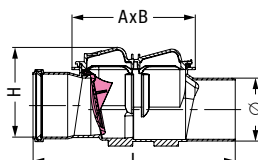

Without rodent protection (one polymer flap)

Outer diameter Ø (mm)	L × H in mm	A × B in mm	Art. no.
Ø 100	355 × 180+25	205 × 155	77 100
Ø 110	355 × 180+25	205 × 155	72 100
Ø 125	405 × 240+40	270 × 200	72 125
Ø 160	450 × 240+40	270 × 200	72 150
Ø 200	530 × 278+50	353 × 248	72 200

With rodent protection (one stainless steel flap)

Outer diameter Ø (mm)	L × H in mm	A × B in mm	Art. no.
Ø 110	355 × 180+25	205 × 155	72 100R
Ø 125	405 × 240+40	270 × 200	72 125R
Ø 160	450 × 240+40	270 × 200	72 150R

Single flap backwater valve *Staufix Basic*

Installation in an exposed wastewater pipe

CE EN 13564 Type 0

Made of polymer
 Installation area 650 × 300 mm
 Self-closing flap.
 Inlet/outlet for connection to PVC pipe according to EN 1566-1.

Outer diameter Ø (mm)	L × H in mm	A × B in mm	Art. no.
Ø 100	355 × 170	205 × 155	76 100
Ø 110	355 × 170	205 × 155	71 100
Ø 125	405 × 230	270 × 200	71 125
Ø 160	450 × 230	270 × 200	71 150
Ø 200	530 × 278	353 × 248	71 200