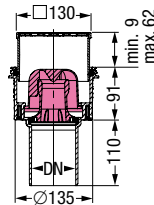

Outer diameter Ø (mm)

Art. no.

Ø 110

45 218.11

## Floor drain *Practicus*

with slotted cover in stainless steel AISI 304

System 125

TÜV Rheinland Germany type tested and monitored

Made in PP, with removable odour trap, sealing water height 50 mm, vertical outlet, with lip seal. Drainage capacity in l/sec with 20 mm / 10 mm threshold 2.0 l/sec / 1.0 l/sec.  
 Installation area 180 × 180 mm  
 With upper section in ABS, slotted cover 120 × 120 mm in stainless steel AISI 304, class K 3

Outer diameter Ø (mm)

Art. no.

Ø 50

45 250.20

Ø 75

45 270.20

Ø 110

45 210.20