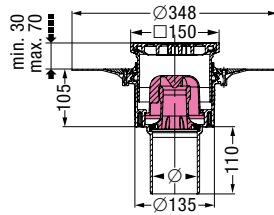

## Floor drain *Practicus*

with slotted cover in stainless steel AISI 304

System 125

TÜV Rheinland Germany type tested and monitored

Made in PP, with removable odour trap, sealing water height 50 mm, vertical outlet, with lip seal. Drainage capacity in l/sec with 20 mm / 10 mm threshold  
 Ø 110: 2.0 l/sec / 1.0 l/sec.  
 Installation area 350 × 350 mm  
 With upper section in ABS, with glue flange and counter flange, slotted cover 138 × 138 mm in stainless steel AISI 304, screwed, class K 3

Outer diameter Ø (mm)

Art. no.

Ø 110

45 218.11

## Floor drain *Practicus*

with slotted cover in stainless steel AISI 304

System 125

TÜV Rheinland Germany type tested and monitored

Made in PP, with removable odour trap, sealing water height 50 mm, vertical outlet, with lip seal. Drainage capacity in l/sec with 20 mm / 10 mm threshold 2.0 l/sec / 1.0 l/sec.  
 Installation area 180 × 180 mm  
 With upper section in ABS, slotted cover 120 × 120 mm in stainless steel AISI 304, class K 3

Outer diameter Ø (mm)

Art. no.

Ø 50

45 250.20

Ø 75

45 270.20

Ø 110

45 210.20