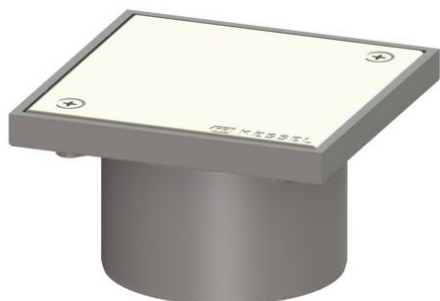

## Cleanout Sys 100, ABS, Cover 304 SST, screw, K3

### Description

The cleanout, made of polymer with grating and frame made of stainless steel, serves as an upper section for direct connection on pipes and is equipped with a closed, screwed cover plate.

### Coverage features

Type of cover	closed cover plate
Cover material	Stainless steel 14301
Colour of cover	silver
Height of cover	17 mm
Surface	Polished SST
Frame material	ABS
Locking	screwed
Load class	K 3 (EN 1253-1)
Rim width	150 mm
Rim length	150 mm
Shape of upper section	square
Upper section material	ABS