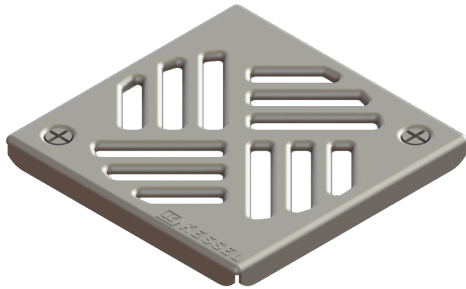

Slotted cover 138x138 mm, screwed

Article information

Item no.: 27155
 GTIN: 4026092000236
 Price group: 10

Description

Slotted cover suitable for bathroom drains

General characteristics

Material: Stainless steel 14301

Dimensions

Net weight: 0,26 kg

Gross weight: 0,28 kg

Packaging dimension: length

Packaging dimension: width

Packaging dimension: height

Coverage features

Type of cover: Slotted cover

Cover material: Stainless steel 14301

Width of cover: 138 mm

Length of cover: 138 mm

Locking: screwed

Load class: K 3 (EN 1253-1)

Grating colour: silver

Cover

Grating colour: silver