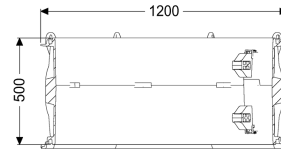

## Intermediate section 500 mm, for chamber module LW 1000

#### Dimensions

Net weight:	25,7 kg
Gross weight:	44,2 kg
Packaging dimension:	length
Packaging dimension:	width
Packaging dimension:	height