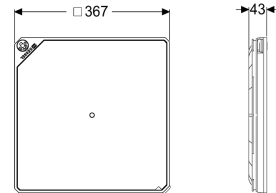

Cover plate surface water resistant, tileable

Article information

Item no.: 830052
 GTIN: 4026092077276
 Price group: 10

Description

Suitable for floor slab installation, including seal.

General characteristics

Colour: stone grey
 Material: Polymer

Dimensions

Net weight: 1,59 kg
 Gross weight: 1,7 kg
 Packaging dimension: length
 Packaging dimension: width
 Packaging dimension: height

Coverage features

Type: surface water resistant
 Surface: tileable
 Max. flooring height: 16 mm