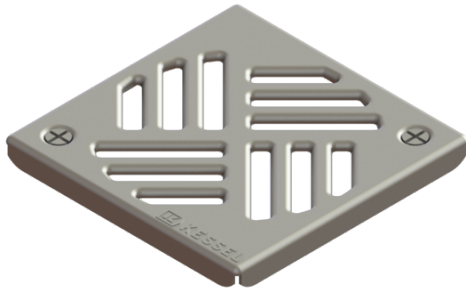

Slotted cover 138x138 mm, screwed

Article information

Item no.: 27155
GTIN: 4026092000236
Price group: 10

Description

Slotted cover suitable for bathroom drains

General characteristics

Material: Stainless steel 14301

Dimensions

Net weight: 0,26 kg

Gross weight: 0,28 kg

Packaging dimension: length

Packaging dimension: width

Packaging dimension: height

Coverage features

Type of cover: Slotted cover

Cover material: Stainless steel 14301

Width of cover: 138 mm

Length of cover: 138 mm

Locking: screwed

Load class: K 3 (EN 1253-1)

Grating colour: silver

Cover

Grating colour: silver