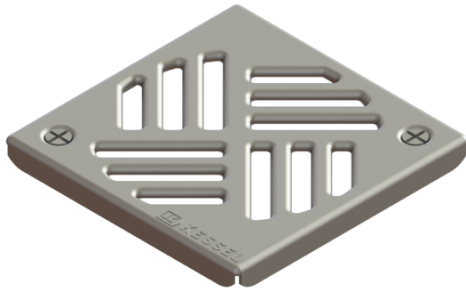

## Slotted cover 138x138 mm, screwed

### Description

Slotted cover suitable for bathroom drains

#### General characteristics

Material: Stainless steel 14301

#### Coverage features

Type of cover: Slotted cover

Cover material: Stainless steel 14301

Width of cover: 138 mm

Length of cover: 138 mm

Locking: screwed

Load class: K 3 (EN 1253-1)

Grating colour: silver