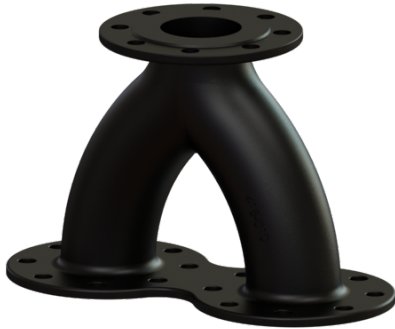

## Y-coupling for use Aqualift F XL cast ir

### Article information

Item no.: 28042  
GTIN: 4026092058701  
Price group: 50

#### General characteristics

Colour:	black
Material:	Grey iron
Standard:	DIN 2501