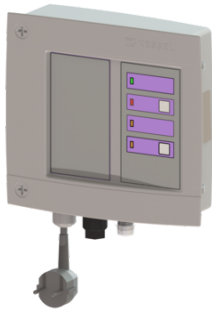

LÖVM Control unit Standard 230V, from 01

Article information

Item no.: 28073
GTIN: 4026092048948
Price group: 90

Description

Variant	
Series:	bis 01/2011
General characteristics	
Colour:	grey
Dimensions	
Net weight:	1,63 kg
Gross weight:	2 kg
Packaging dimension:	length
Packaging dimension:	width
Packaging dimension:	height
Control	
Protection class control unit:	IP 54
Mains frequency:	50 Hz
Operating voltage:	230 V
Length of mains cable for control unit:	2,5 m
Potential-free contact:	optional
GSM interface:	no
USB interface:	no
Log book function:	no
Multi-line display:	no
Battery buffering:	yes
Self-diagnosis system (SDS):	yes
Type of fuse required (electrical protection):	C 16 A