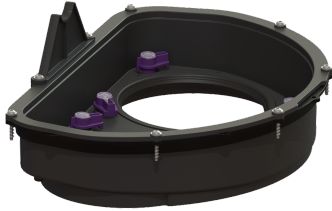

Pump plate Aqualift F Compact

Article information

Item no.: 28733
GTIN: 4026092051924
Price group: 20

Description

Pump plate incl. seals, mounting screws, support for discharge nozzle and 6 locking levers

Variant

Seal: yes

General characteristics

Colour: black
Material: Polymer

Dimensions

Net weight: 1,22 kg
Gross weight: 1,93 kg
Packaging dimension: length
Packaging dimension: width
Packaging dimension: height