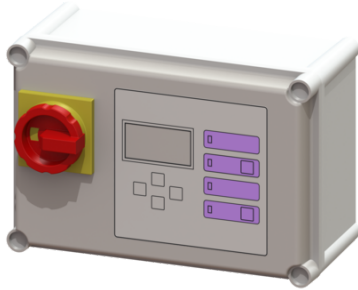

Comfort control unit 400V, Aqualift Mono, 2.5-4.0 A

Article information

Item no.: 28755
 GTIN: 4026092055007
 Price group: 20

Advantages

- Self-diagnosis system (SDS)
- Potential-free contact for faults/warnings
- Reminder for when maintenance is due

Description

Comfort control unit suitable for 400V single stations. User-friendly menu navigation in multi-line display. With self-diagnosis system (SDS) and reminder when maintenance is due. Display of the current measured values. Easy setting of the function-related parameters, operating hours counter. Optional forwarding of alarm and collective fault messages via GSM interface.

Variant

Series: ab 03/2010
 Type of system: Single unit

General characteristics

Colour: grey
 System type: Mono

Dimensions

Net weight: 2,47 kg
 Gross weight: 3,19 kg
 Packaging dimension: length
 Packaging dimension: width
 Packaging dimension: height

Pumping device

Rated current: 2,5 - 4 A

Control

Control unit: Comfort
 Motor protection switch: yes
 Protection class control unit: IP 54
 Potential-free contact: yes
 GSM interface: yes
 USB interface: no