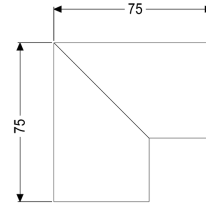

Connecting piece, 90 degree for Linearis Infinity, Brushed SST

Article information

Item no.: 45100.01
GTIN: 4026092094631
Price group: 10

Description

90 degree connecting piece including two connectors for restrained extension of Linearis Infinity shower channels

General characteristics

Material: 316 stainless steel

Dimensions

Net weight: 0,14 kg
Gross weight: 0,15 kg
Packaging dimension: length
Packaging dimension: width
Packaging dimension: height

Coverage features