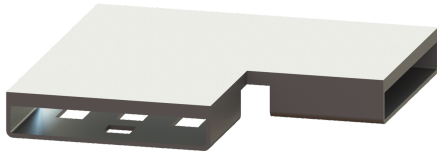

Connecting piece, 90 degree for Linearis Infinity, Brushed SST

Article information

Item no.: 45100.01
GTIN: 4026092094631
Price group: 10

Description

90 degree connecting piece including two connectors for restrained extension of Linearis Infinity shower channels

General characteristics

Material: 316 stainless steel

Dimensions

Net weight: 0,14 kg
Gross weight: 0,15 kg
Packaging dimension: length
Packaging dimension: width
Packaging dimension: height

Coverage features

Surface: Brushed SST