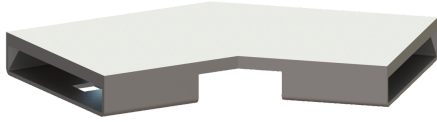

## Connecting piece, 45 degree for Linearis Infinity, Brushed SST

### Description

45 degree connecting piece including two connectors for restrained extension of Linearis Infinity shower channels

#### General characteristics

Material: 316 stainless steel

#### Coverage features

Surface: Brushed SST