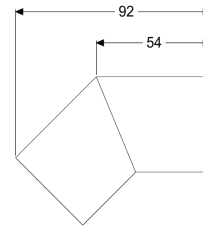

## Connecting piece, 45 degree for Linearis Infinity, Brushed SST

#### Dimensions

Net weight: 0,13 kg  
Gross weight: 0,14 kg  
Packaging dimension: length  
Packaging dimension: width  
Packaging dimension: height