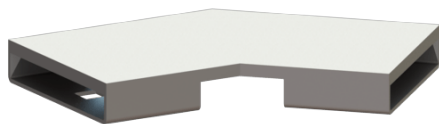

## Connecting piece, 45 degree for Linearis Infinity, Polished SST

### Description

45 degree connecting piece including two connectors for restrained extension of Linearis Infinity shower channels

### General characteristics:

Material: 316 stainless steel

### Coverage features:

Surface: Polished SST