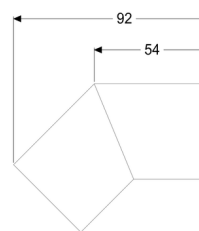

## Connecting piece, 45 degree for Linearis Infinity, Polished SST