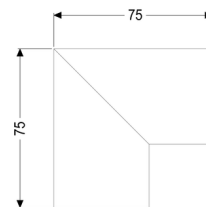

Connecting piece, 90 degree for Linearis Infinity, Bronze, brushed

Article information

Item no.: 45104.01
GTIN: 4026092094754
Price group: 10

Description

90 degree connecting piece including two connectors for restrained extension of Linearis Infinity shower channels