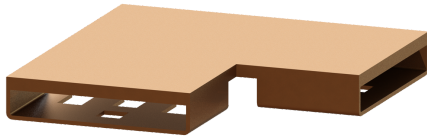

Connecting piece, 90 degree for Linearis Infinity, Bronze, brushed

Article information

Item no.: 45104.01
GTIN: 4026092094754
Price group: 10

Description

90 degree connecting piece including two connectors for restrained extension of Linearis Infinity shower channels

General characteristics

Material: 316 stainless steel

Dimensions

Net weight: 0,12 kg
Gross weight: 0,14 kg
Packaging dimension: length
Packaging dimension: width
Packaging dimension: height

Coverage features

Surface: Bronze brushed