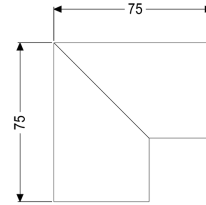

Connecting piece, 90 degree for Linearis Infinity, Bronze, brushed

Article information

Item no.: 45104.01
GTIN: 4026092094754
Price group: 10

Description

90 degree connecting piece including two connectors for restrained extension of Linearis Infinity shower channels

General characteristics

Material: 316 stainless steel

Dimensions

Net weight: 0,12 kg
Gross weight: 0,14 kg
Packaging dimension: length
Packaging dimension: width
Packaging dimension: height

Coverage features