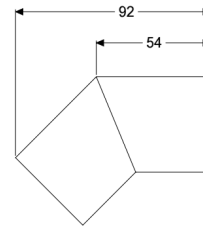

Connecting piece, 45 degree for Linearis Infinity, Bronze, brushed

Article information

Item no.: 45104.02
GTIN: 4026092094761
Price group: 10

Description

45 degree connecting piece including two connectors for restrained extension of Linearis Infinity shower channels

General characteristics

Material: 316 stainless steel

Dimensions

Net weight: 0,13 kg
Gross weight: 0,14 kg
Packaging dimension: width
Packaging dimension: height
Packaging dimension: length

Coverage features