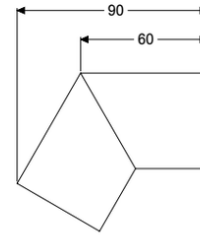

Connecting piece, 30 degree for Linearis Infinity, Bronze, brushed

Article information

Item no.: 45104.03
GTIN: 4026092094778
Price group: 10

Description

30 degree connecting piece including two connectors for restrained extension of Linearis Infinity shower channels

General characteristics

Material: 316 stainless steel

Dimensions

Net weight: 0,12 kg
Gross weight: 0,14 kg
Packaging dimension: length
Packaging dimension: width
Packaging dimension: height

Coverage features