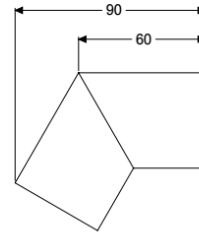

## Connecting piece, 30 degree for Linearis Infinity, Bronze, brushed

#### Dimensions

Net weight: 0,12 kg  
Gross weight: 0,14 kg  
Packaging dimension: length  
Packaging dimension: width  
Packaging dimension: height