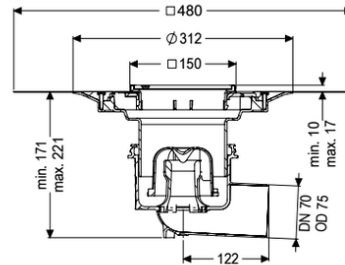

Practicus floor/roof drain DN 70, horiz., Variofix, Slotted grating

Article information

Item no.: 45170.51
GTIN: 4026092033890
Price group: 10

Advantages

- Hygiene: hygienic, absolutely corrosion-free and durable material
- Sound insulation: outstanding sound insulation effect confirmed by the Fraunhofer Institute

Description

The Practicus floor drain is used for point drainage and is equipped with a connection flange as well as a removable odour trap, a lip seal and a temporary protective cover. Including telescopic height-adjustable upper section made of ABS. The drain meets particular sound insulation requirements in accordance with the measurements of the Fraunhofer Institute in Stuttgart. The outlet socket is suitable for connection to SML cast iron pipes. With connection option for equipotential bonding.

Variant

System:	125
Waterproofing layer on the upper section:	Enclosed sealing collar to be glued (bd) according to DIN 18534
Waterproofing layer on the drain body:	Connection flange
Sealing water height:	50 mm
Discharge rate (l/s) with 20 mm backwater:	1,6

General characteristics

Standard:	EN 1253-1
Nominal size (DN):	70
Outer diameter (OD):	75 mm

Dimensions

Vertical adjustment:	10 - 18 mm
Net weight:	2,25 kg