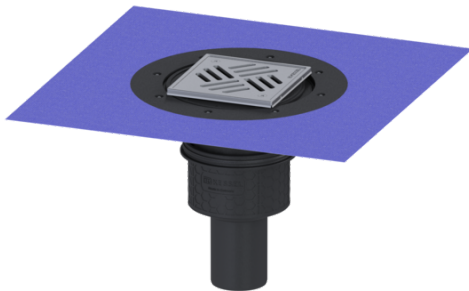

Practicus floor/roof drain DN 70, vert., Variofix, Slotted grating

Article information

Item no.: 45270.51
 GTIN: 4026092033203
 Price group: 10

Advantages

- Hygiene: hygienic, absolutely corrosion-free and durable material
- Sound insulation: outstanding sound insulation effect confirmed by the Fraunhofer Institute
- Fire protection: combinable with the Fire-Kit for fire and smoke protection

Description

The Practicus floor drain is used for point drainage and is equipped with a connection flange as well as a removable odour trap, a lip seal and a temporary protective cover. Including telescopic height-adjustable upper section made of ABS. The drain meets particular sound insulation requirements in accordance with the measurements of the Fraunhofer Institute in Stuttgart. The outlet socket is suitable for connection to SML cast iron pipes. With connection option for equipotential bonding.

General characteristics

Standard:	EN 1253-1
Nominal size (DN):	70
Outer diameter (OD):	75 mm
Approval:	Z-19.53-2414,Z-19.17-1719
ATEX:	no

Odour trap:	included
Dimensions	
Vertical adjustment:	10 - 18 mm
Net weight:	2,72 kg
Gross weight:	3,48 kg
Type of height adjustability:	vertically adjustable upper section
Length:	135 mm
Width:	135 mm
Packaging dimension:	length
Packaging dimension:	width
Packaging dimension:	height
Tank/drain body	
Number of outlets:	1
Material of drain body:	PP
Socket version:	vertical
Coverage features	
Type of cover:	Slotted cover
Cover material:	Stainless steel 14301
Colour of cover:	silver
Width of cover:	138 mm
Length of cover:	138 mm
Frame material:	Stainless steel 14301
Locking:	screwed
Load class:	K 3 (EN 1253-1)
Grating design:	Kessel
Rim width:	150 mm
Rim length:	150 mm
Upper section:	adjustable in three dimensions
Upper section material:	ABS