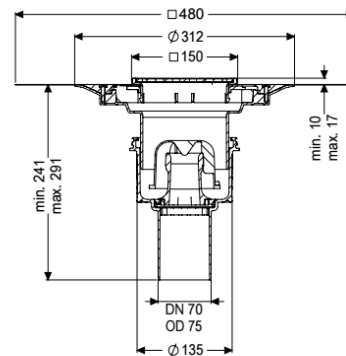

Practicus floor/roof drain DN 70, vert., Variofix, Slotted grating

Article information

Item no.: 45270.51
GTIN: 4026092033203
Price group: 10

Advantages

- Hygiene: hygienic, absolutely corrosion-free and durable material
- Sound insulation: outstanding sound insulation effect confirmed by the Fraunhofer Institute
- Fire protection: combinable with the Fire-Kit for fire and smoke protection

Description

The Practicus floor drain is used for point drainage and is equipped with a connection flange as well as a removable odour trap, a lip seal and a temporary protective cover. Including telescopic height-adjustable upper section made of ABS. The drain meets particular sound insulation requirements in accordance with the measurements of the Fraunhofer Institute in Stuttgart. The outlet socket is suitable for connection to SML cast iron pipes. With connection option for equipotential bonding.

Variant

System:	125
Waterproofing layer on the upper section:	Enclosed sealing collar to be glued (bd) according to DIN 18534
Waterproofing layer on the drain body:	Connection flange
Sealing water height:	50 mm
Discharge rate (l/s) with 20 mm backwater:	2,1

General characteristics

Standard:	EN 1253-1
Nominal size (DN):	70
Outer diameter (OD):	75 mm
Approval:	Z-19.53-2414,Z-19.17-1719
ATEX:	no