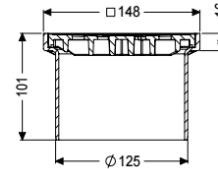

## Upper section Black slotted cover , 150 x 150 mm, K 3

### Description

Used in combination with a drain body of the KESSEL modular system, the upper section is suitable for indoor point drainage.

Variant

System: 125

Dimensions

Net weight: 0,34 kg  
 Gross weight: 0,38 kg  
 Height: 100 mm  
 Packaging dimension: length  
 Packaging dimension: width  
 Packaging dimension: height

Coverage features

Type of cover: Slotted cover  
 Cover material: ABS  
 Colour of cover: black  
 Height of cover: 16 mm  
 Frame material: ABS  
 Locking: placed  
 Load class: K 3 (EN 1253-1)  
 Grating design: Kessel  
 Rim width: 150 mm  
 Rim length: 150 mm

Shape of upper section:  
Upper section material:

square  
ABS