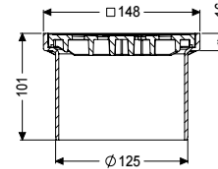

Upper section Black slotted cover , 150 x 150 mm, K 3

Article information

Item no.: 48193
 GTIN: 4026092034231
 Price group: 10

Advantages

- Multiple combinations with suitable drain bodies

Description

Used in combination with a drain body of the KESSEL modular system, the upper section is suitable for indoor point drainage.

Variant

System: 125

Dimensions

Net weight: 0,34 kg
 Gross weight: 0,38 kg
 Height: 100 mm
 Packaging dimension: length
 Packaging dimension: width
 Packaging dimension: height

Coverage features

Type of cover: Slotted cover
 Cover material: ABS
 Colour of cover: black
 Height of cover: 16 mm
 Frame material: ABS
 Locking: placed
 Load class: K 3 (EN 1253-1)
 Grating design: Kessel
 Rim width: 150 mm
 Rim length: 150 mm

Shape of upper section:
Upper section material:

square
ABS