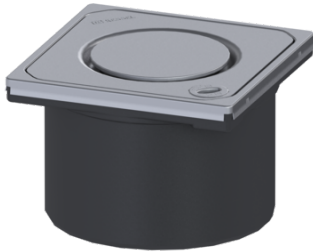

## Upper section Spot des cover, 304SST, Lock&Lift, K3

### Description

Used in combination with a drain body of the KESSEL modular system, the upper section is suitable for indoor point drainage.

Variant

System: 125

Dimensions

Net weight: 0,62 kg

Gross weight: 0,72 kg

Height: 90 mm

Packaging dimension: length

Packaging dimension: width

Packaging dimension: height

Coverage features

Type of cover: Design cover

Cover material: Stainless steel 14301

Colour of cover: silver

Height of cover: 16 mm

Surface: ground

Frame material: Stainless steel 14301

Locking: Lock & Lift

Load class: K 3 (EN 1253-1)

Grating design: Spot

Rim width: 132 mm

Rim length: 132 mm  
Shape of upper section: square  
Upper section material: ABS