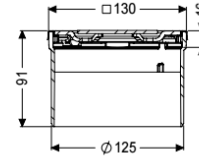

## Upper section Spot des cover, 304SST, Lock&Lift, K3

### Description

Used in combination with a drain body of the KESSEL modular system, the upper section is suitable for indoor point drainage.

Variant

System: 125

Dimensions

Net weight: 0,62 kg

Gross weight: 0,72 kg

Height: 90 mm

Packaging dimension: length

Packaging dimension: width

Packaging dimension: height

Coverage features

Type of cover: Design cover

Cover material: Stainless steel 14301

Colour of cover: silver

Height of cover: 16 mm

Surface: ground

Frame material: Stainless steel 14301

Locking: Lock & Lift

Load class: K 3 (EN 1253-1)

Grating design: Spot

Rim width: 132 mm

Rim length: 132 mm  
Shape of upper section: square  
Upper section material: ABS