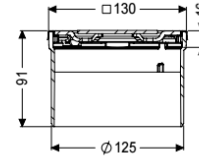

Upper section Spot des cover, 304SST, Lock&Lift, K3

Article information

Item no.: 48221
 GTIN: 4026092031117
 Price group: 10

Advantages

- Multiple combinations with suitable drain bodies

Description

Used in combination with a drain body of the KESSEL modular system, the upper section is suitable for indoor point drainage.

Variant

System: 125

Dimensions

Net weight: 0,62 kg

Gross weight: 0,72 kg

Height: 90 mm

Packaging dimension: length

Packaging dimension: width

Packaging dimension: height

Coverage features

Type of cover: Design cover

Cover material: Stainless steel 14301

Colour of cover: silver

Height of cover: 16 mm

Surface: ground

Frame material: Stainless steel 14301

Locking: Lock & Lift

Load class: K 3 (EN 1253-1)

Grating design: Spot

Rim width: 132 mm

Rim length: 132 mm
Shape of upper section: square
Upper section material: ABS