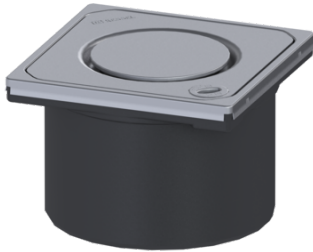

Upper section Spot des cover, 304SST, Lock&Lift, K3

Article information

Item no.: 48221
 GTIN: 4026092031117
 Price group: 10

Advantages

- Multiple combinations with suitable drain bodies

Description

Used in combination with a drain body of the KESSEL modular system, the upper section is suitable for indoor point drainage.

Variant

System: 125

Dimensions

Net weight: 0,62 kg

Gross weight: 0,72 kg

Height: 90 mm

Packaging dimension: length

Packaging dimension: width

Packaging dimension: height

Coverage features

Type of cover: Design cover

Cover material: Stainless steel 14301

Colour of cover: silver

Height of cover: 16 mm

Surface: ground

Frame material: Stainless steel 14301

Locking: Lock & Lift

Load class: K 3 (EN 1253-1)

Grating design: Spot

Rim width: 132 mm

Rim length: 132 mm
Shape of upper section: square
Upper section material: ABS