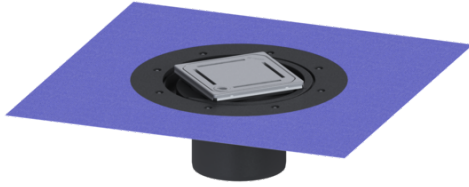

## Variofix upper section Design cover Slot, 304 st., L&L, K 3

### Description

Used in combination with a drain body of the KESSEL modular system, the upper section is suitable for indoor point drainage.

Variant

|  |   |
|--|---|
| System:  | 125   |
| Waterproofing layer on the upper section:                                | Enclosed sealing collar to be glued (bd) according to DIN 18534 |
| Water exposure class in accordance to DIN 18534-1 (up to and including): | W3-I  |

Dimensions

|                      |                                     |
|----------------------|-------------------------------------|
| Vertical adjustment: | 10 - 23 mm                          |
| Net weight:          | 1,5 kg                              |
| Gross weight:        | 1,74 kg                             |
| Diameter:            | 312 mm                              |
| Vertical adjustment: | vertically adjustable upper section |
| Height:              | 120 mm                              |
| Packaging dimension: | length                              |
| Packaging dimension: | width                               |
| Packaging dimension: | height                              |

Coverage features

|                  |                       |
|------------------|-----------------------|
| Type of cover:   | Design cover          |
| Cover material:  | Stainless steel 14301 |
| Colour of cover: | silver                |