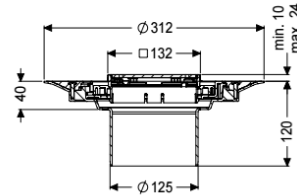

Variofix upper section Design cover Slot, 304 st., L&L, K 3

Article information

Item no.: 48619
GTIN: 4026092044919
Price group: 10

Advantages

- Different covers selectable
- Including waterproofing membrane

Description

Used in combination with a drain body of the KESSEL modular system, the upper section is suitable for indoor point drainage.

Variant

System:	125
Waterproofing layer on the upper section:	Enclosed sealing collar to be glued (bd) according to DIN 18534
Water exposure class in accordance to DIN 18534-1 (up to and including):	W3-I

Dimensions

Vertical adjustment:	10 - 23 mm
Net weight:	1,5 kg
Gross weight:	1,74 kg
Diameter:	312 mm
Vertical adjustment:	vertically adjustable upper section
Height:	120 mm
Packaging dimension:	length
Packaging dimension:	width
Packaging dimension:	height

Coverage features

Type of cover:	Design cover
Cover material:	Stainless steel 14301
Colour of cover:	silver