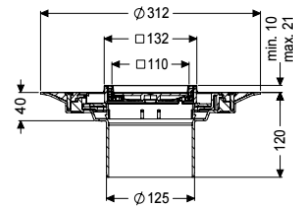

Variofix upper section tileable, 304 st., K 3

Article information

Item no.: 48906
GTIN: 4026092029756
Price group: 10

Advantages

- Different covers selectable
- Including waterproofing membrane

Description

Used in combination with a drain body of the KESSEL modular system, the upper section is suitable for indoor point drainage.

Variant

System:

Waterproofing layer on the upper section:

Water exposure class in accordance to DIN 18534-1 (up to and including):

125

Enclosed sealing collar to be glued (bd) according to DIN 18534

W3-I

Dimensions

Vertical adjustment:

Net weight:

Gross weight:

Diameter:

Type of height adjustability:

Height:

Packaging dimension:

Packaging dimension:

Packaging dimension:

10 - 21 mm

1,4 kg

1,62 kg

312 mm

vertically adjustable upper section

120 mm

length

width

height

Coverage features

Type of cover:

Cover material:

Colour of cover:

tileable cover plate

tileable

selectable