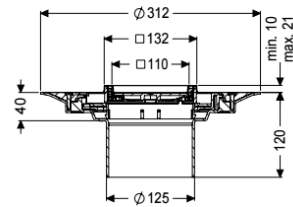

Variofix upper section tileable, 304 st., K 3

Article information

Item no.: 48906
 GTIN: 4026092029756
 Price group: 10

Advantages

- Different covers selectable
- Including waterproofing membrane

Description

Used in combination with a drain body of the KESSEL modular system, the upper section is suitable for indoor point drainage.

Variant

System:	125
Waterproofing layer on the upper section:	Enclosed sealing collar to be glued (bd) according to DIN 18534
Water exposure class in accordance to DIN 18534-1 (up to and including):	W3-I

Dimensions

Vertical adjustment:	10 - 21 mm
Net weight:	1,4 kg
Gross weight:	1,62 kg
Diameter:	312 mm
Vertical adjustment:	vertically adjustable upper section
Height:	120 mm
Packaging dimension:	length
Packaging dimension:	width
Packaging dimension:	height

Coverage features

Type of cover:	tileable cover plate
Cover material:	tileable
Colour of cover:	selectable

Frame material:	Stainless steel 14301
Locking:	lockable
Load class:	K 3 (EN 1253-1)
Grating design:	optionally tileable
Rim width:	132 mm
Rim length:	132 mm
Upper section:	adjustable in three dimensions
Shape of upper section:	square
Upper section material:	ABS