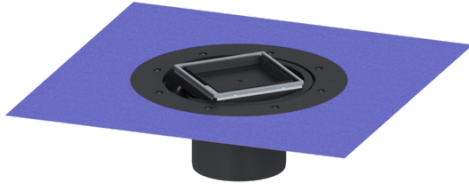

Variofix upper section tileable, 304 st., K 3

Article information

Item no.: 48906
 GTIN: 4026092029756
 Price group: 10

Advantages

- Different covers selectable
- Including waterproofing membrane

Description

Used in combination with a drain body of the KESSEL modular system, the upper section is suitable for indoor point drainage.

Variant

System:	125
Waterproofing layer on the upper section:	Enclosed sealing collar to be glued (bd) according to DIN 18534
Water exposure class in accordance to DIN 18534-1 (up to and including):	W3-I

Dimensions

Vertical adjustment:	10 - 21 mm
Net weight:	1,4 kg
Gross weight:	1,62 kg
Diameter:	312 mm
Vertical adjustment:	vertically adjustable upper section
Height:	120 mm
Packaging dimension:	length
Packaging dimension:	width
Packaging dimension:	height

Coverage features

Type of cover:	tileable cover plate
Cover material:	tileable
Colour of cover:	selectable

Frame material:	Stainless steel 14301
Locking:	lockable
Load class:	K 3 (EN 1253-1)
Grating design:	optionally tileable
Rim width:	132 mm
Rim length:	132 mm
Upper section:	adjustable in three dimensions
Shape of upper section:	square
Upper section material:	ABS