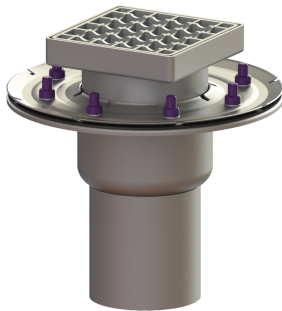

## Ferrofix floor drain press, fl. DN 100, vertical, Slotted grating, SST

### Description

The Ferrofix stainless steel floor drain is used for point drainage and is equipped with a pressure sealing flange as well as a removable odour trap made of stainless steel, a lip seal and a temporary protective cover. The pressure sealing flange with bolts and screws made of stainless steel is used for the clamping or welding of bitumen and polymer bitumen sheets as well as for polymer and elastomer sealing sheets. Only membranes tested by the manufacturer may be used for watertight seals. The outlet socket is suitable for connection to SML cast iron pipes. With connection option for equipotential bonding.

#### Variant

System:	125
Waterproofing layer on the upper section:	Connection flange
Waterproofing layer on the drain body:	Press sealing flange (suitable for creating watertight seals)
Sealing water height:	50 mm

#### Dimensions

Net weight:	4,68 kg
Gross weight:	5,2 kg
Type of height adjustability:	vertically adjustable upper section
Length:	273 mm
Width:	273 mm
Packaging dimension:	length
Packaging dimension:	width
Packaging dimension:	height
Tank/drain body	
Number of outlets:	1
Material of drain body:	Stainless steel 14301
Socket version:	vertical
Coverage features	
Type of cover:	Slotted cover
Cover material:	Stainless steel 14301
Width of cover:	138 mm
Length of cover:	138 mm
Surface:	pickled
Locking:	unlocked
Load class:	L 15 (EN 1253-1)
Rim width:	150 mm
Rim length:	150 mm
Upper section:	vertically adjustable
Shape of upper section:	square
Upper section material:	Stainless steel 14301