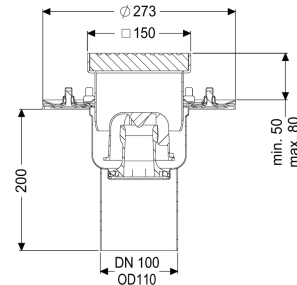

Ferrofix floor drain press, fl. DN 100, vertical, Slotted grating, SST

Article information

Item no.: 54230.20
GTIN: 4026092056516
Price group: 70

Advantages

- Made of particularly hygienic and mechanically highly resistant stainless steel
- High flow rate

Description

The Ferrofix stainless steel floor drain is used for point drainage and is equipped with a pressure sealing flange as well as a removable odour trap made of stainless steel, a lip seal and a temporary protective cover. The pressure sealing flange with bolts and screws made of stainless steel is used for the clamping or welding of bitumen and polymer bitumen sheets as well as for polymer and elastomer sealing sheets. Only membranes tested by the manufacturer may be used for watertight seals. The outlet socket is suitable for connection to SML cast iron pipes. With connection option for equipotential bonding.

Variant

System:	125
Waterproofing layer on the upper section:	Connection flange
Waterproofing layer on the drain body:	Press sealing flange (suitable for creating watertight seals)
Sealing water height:	50 mm

General characteristics

Standard:	EN 1253-1
Nominal size (DN):	100
Outer diameter (OD):	110 mm
Approval:	Z-19.53-2414,Z-19.53-2414_V,Z-19.17-1719,Z-19.17-1719_V
Odour trap:	included

Dimensions