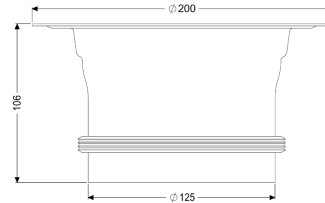

Ferrofix upper section Sys 125, for PVC, Hole patt cover, L 15

Article information

Item no.: 59192
 GTIN: 4026092079898
 Price group: 70

Advantages

- Made of a particularly hygienic and mechanically highly resistant stainless steel
- Multiple combinations with suitable drain bodies

Description

Used in combination with a drain body of the KESSEL modular system 125, the stainless steel upper section is suitable for indoor point drainage.

Variant

System: 125

Dimensions

Net weight: 1,34 kg
 Gross weight: 2 kg
 Height: 102 mm
 Packaging dimension: length
 Packaging dimension: width
 Packaging dimension: height

Coverage features

Type of cover: Round hole pattern cover
 Cover material: Stainless steel 14301
 Locking: screwed
 Load class: L 15 (EN 1253-1)
 Rim width: 169 mm
 Rim length: 169 mm
 Upper section material: Stainless steel 14301