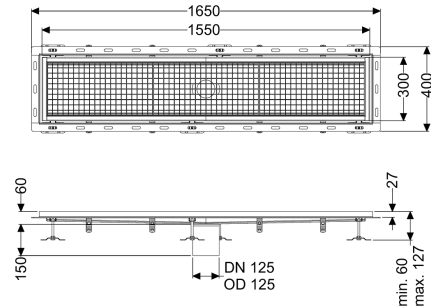

Ferrofix box channel tile connect. angle profile, 300x1550mm

Article information

Item no.: 6330150
 GTIN: 4026092099209
 Price group: 80

Advantages

- The channel profile is suitable for installation situations with high thermal loads
- Made of particularly a hygienic and mechanically highly resistant stainless steel
- Variably combinable with suitable drain bodies

Description

The Ferrofix box channel made of stainless steel with a material thickness of 2.0 mm (pickled in the immersion bath) is equipped with polished visible ridges, longitudinal and transverse slopes, feet for height adjustment and stainless steel outlet nozzles. The channel profile is suitable for installation situations with high thermal loads. The tile connection angle profile protects against tile breakage at the edge.

Variant

Waterproofing layer on the upper section: Tile connection angle

General characteristics

Nominal size (DN): 125
 Outer diameter (OD): 125 mm

Dimensions

Length: 1550 mm
 Width: 300 mm
 Height: 60 mm

Coverage features

Type of cover: Slotted cover
 Colour of cover: silver
 Locking: placed

Load class: L 15 (EN 1253-1)
Slip resistance class: R12 according to DIN 51130; C according to DIN 51097
Upper section material: Stainless steel 14301