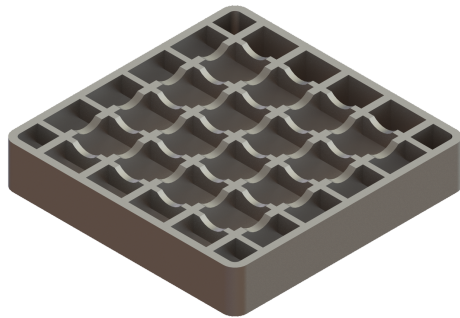

## Grated cover solid, stainless steel

### Description

Grated cover suitable for bathroom drains

#### Coverage features

Type of cover:	Slotted cover
Cover material:	Stainless steel 14301
Width of cover:	138 mm
Length of cover:	138 mm
Locking:	unlocked
Load class:	L 15 / M 125 (EN 1253-1)
Grating colour:	silver

#### Cover

Grating colour:	silver
-----------------	--------