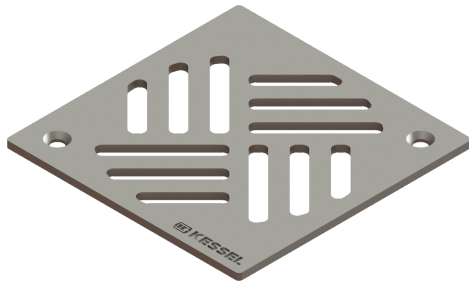

Slotted cover solid, screwed

Article information

Item no.: 680241
GTIN: 4026092067000
Price group: 10

Description

Slotted cover suitable for bathroom drains

Dimensions

Net weight:	0,43 kg
Gross weight:	0,44 kg
Packaging dimension:	length
Packaging dimension:	width
Packaging dimension:	height

Coverage features

Type of cover:	Slotted cover
Cover material:	Stainless steel 14301
Width of cover:	138 mm
Length of cover:	138 mm
Locking:	screwed
Load class:	L 15 (EN 1253-1)
Grating colour:	silver

Cover

Grating colour:	silver
-----------------	--------