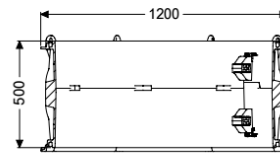

Intermediate section 500 mm, for chamber module LW 1000

Article information

Item no.: 680371
GTIN: 4026092069264
Price group: 90

Description

Intermediate section with access steps for chamber module LW1000

General characteristics

Colour: black
Material: Polymer

Dimensions

Net weight: 25,7 kg
Gross weight: 44,2 kg
Packaging dimension: length
Packaging dimension: width
Packaging dimension: height