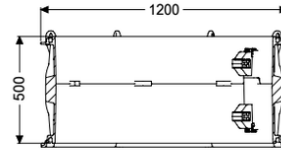

## Intermediate section 500 mm, for chamber module LW 1000

### Description

Intermediate section with access steps for chamber module LW1000

#### Dimensions

Net weight: 25,7 kg  
Gross weight: 44,2 kg  
Packaging dimension: length  
Packaging dimension: width  
Packaging dimension: height