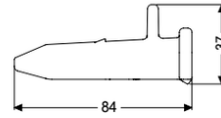

## Connecting bolt set Set of 10

10X

#### Dimensions

Net weight:	0,37 kg
Gross weight:	0,43 kg
Packaging dimension:	length
Packaging dimension:	width
Packaging dimension:	height