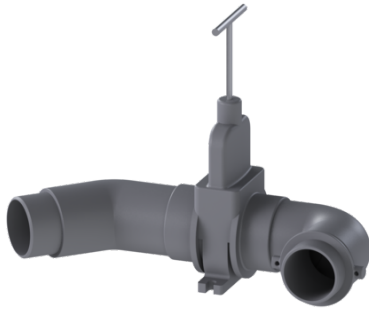

Pressure pipe with shut-off valve Right-hand version

Article information

Item no.: 680384
GTIN: 4026092069769
Price group: 90

Description

Pressure pipe with shut-off valve for Ecolift XL

General characteristics

Colour:	grey
Material:	Polymer
Nominal size (DN):	63

Dimensions

Net weight:	1,44 kg
Gross weight:	1,68 kg
Packaging dimension:	length
Packaging dimension:	width
Packaging dimension:	height