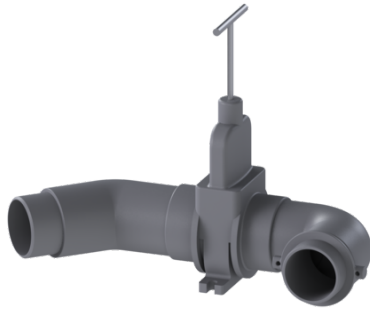

Pressure pipe with shut-off valve Right-hand version

Article information

Item no.: 680384
GTIN: 4026092069769
Price group: 90

Description

Pressure pipe with shut-off valve for Ecolift XL

General characteristics

Colour:	grey
Material:	Polymer
Nominal size (DN):	63

Dimensions

Net weight:	1,44 kg
Gross weight:	1,68 kg
Packaging dimension:	length
Packaging dimension:	width
Packaging dimension:	height