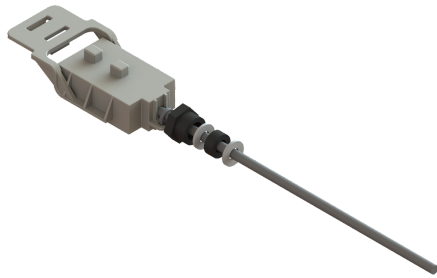

Induction transmitter Linearis Super60 Light

Article information

Item no.: 680420
GTIN: 4026092070864
Price group: 90

Description

Induction transmitter for Linearis Super60 Light

General characteristics

Cable length: 15 m

Dimensions

Net weight: 0,23 kg

Gross weight: 0,23 kg

Packaging dimension: length

Packaging dimension: width

Packaging dimension: height