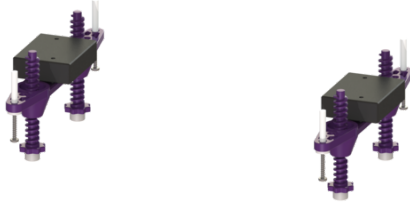

## Stand set 2 stands incl. rubber insert

### Description

Spare parts set consisting of two stands including rubber insert for Controlfix backwater technical module and Linearis Compact shower channel.