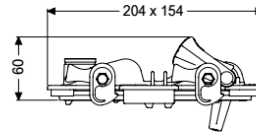

Cover with locking lever Ø 100/110

Article information

Item no.: 70261
GTIN: 4026092028315
Price group: 90

Description

Variant

Series: ab 04/2005
Seal: yes

General characteristics

Colour: black
Material: Polymer
Nominal size (DN): 100

Dimensions

Net weight: 0,33 kg
Gross weight: 0,33 kg
Packaging dimension: length
Packaging dimension: width
Packaging dimension: height

Coverage features

Cover locking: Quick-release closure