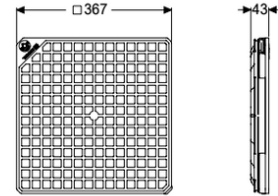

Cover, watertight, black

Article information

Item no.: 830050
GTIN: 4026092077269
Price group: 10

Description

General characteristics

Colour: black
Material: Polymer

Dimensions

Net weight: 1,94 kg
Gross weight: 2,1 kg
Packaging dimension: length
Packaging dimension: width
Packaging dimension: height

Coverage features

Type of cover: Cover plate
Width of cover: 366 mm
Length of cover: 366 mm