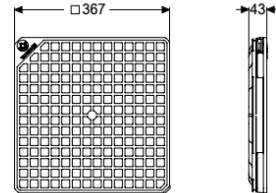

## Cover plate surface water resistant, black 366x366mm

#### Dimensions

Net weight: 1,94 kg  
 Gross weight: 2,1 kg  
 Packaging dimension: length  
 Packaging dimension: width  
 Packaging dimension: height

#### Coverage features

Type of cover: Cover plate  
 Width of cover: 366 mm  
 Length of cover: 366 mm