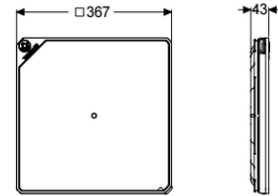

Cover, watertight, tile-over

Article information

Item no.: 830052
 GTIN: 4026092077276
 Price group: 10

Description

General characteristics

Colour: stone grey
 Material: Polymer

Dimensions

Net weight: 1,59 kg
 Gross weight: 1,7 kg
 Packaging dimension: length
 Packaging dimension: width
 Packaging dimension: height

Coverage features

Type: surface water resistant
 Surface: tileable
 Max. flooring height: 16 mm