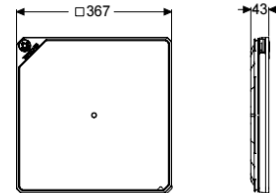

Cover plate surface water resistant, tileable

Article information

Item no.: 830052
GTIN: 4026092077276
Price group: 10

Description

General characteristics

Colour: stone grey
Material: Polymer

Dimensions

Net weight: 1,59 kg
Gross weight: 1,7 kg
Packaging dimension: length
Packaging dimension: width
Packaging dimension: height

Coverage features

Type: surface water resistant
Surface: tileable
Max. flooring height: 16 mm