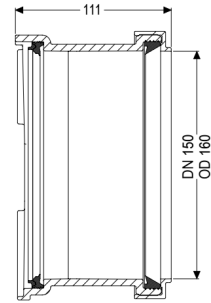

Staufix Premium Socket DN 150

Article information

Item no.: 83087
GTIN: 4026092048399
Price group: 30

Description

Dimensions

Net weight:	0,44 kg
Gross weight:	0,54 kg
Packaging dimension:	width
Packaging dimension:	height
Packaging dimension:	length