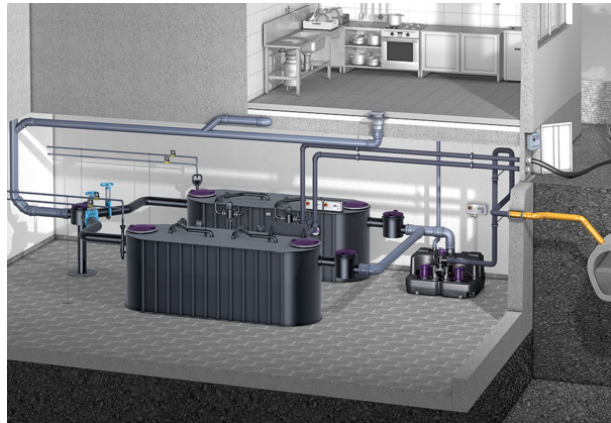

The Ritz - Carlton Berlin

Premium service begins with the guests and continues to the wastewater treatment.

Source: Eviled/shutterstock.com

Installation example grease separator EasyClean free Auto Mix & Pump NS 30

The Ritz-Carlton Berlin is one of the newest and most luxurious hotels in the German capital. Located directly at Potsdamer Platz, it offers its guests every conceivable comfort. Without visitors noticing, this also includes advanced drainage technology from KESSEL.

Products Used In Reference Object

- EasyClean free Auto Mix & Pump
- Aqualift F Duo lifting station